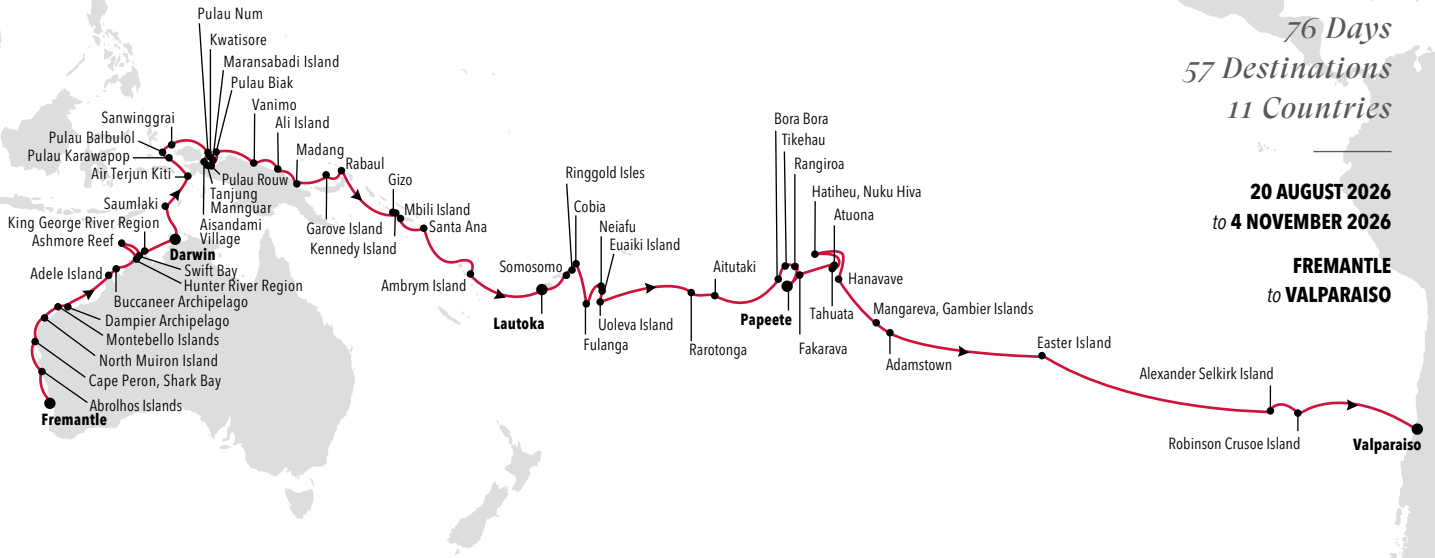

Grand South Pacific

2026 **EXPEDITION**

Silver Cloud

TRAVEL DEEPER ON OUR GRAND SOUTH PACIFIC EXPEDITION 2026

Embark on an enviable 76-day expedition onboard *Silver Cloud* for our most immersive South Pacific expedition ever, exploring 11 countries including some of the world's most remote and pristine destinations. Journey from Fiji's crystal-clear waters to Australia's rugged red Kimberley coast, encountering treasures such as Aitutaki's "most beautiful lagoon," the standing stones at Easter Island and Robinson Crusoe Island – a UNESCO Biosphere Reserve – in the company of fascinating experts. Enjoy thrilling Zodiac rides, snorkelling, diving and cultural encounters in faraway places such as Vanuatu and Papua. And discover the natural wonders and vibrant marine life of Abrolhos and Montebello Islands on an unparalleled adventure.

76 Days
57 Destinations
11 Countries

20 AUGUST 2026
to 4 NOVEMBER 2026

FREMANTLE
to VALPARAISO

DAY PORT

SEGMENT 1 | 20 Aug - 6 Sep, 2026

1	FREMANTLE
2-3	ABROLHOS ISLANDS
4	CAPE PERON, SHARK BAY
5	NORTH MUIRON ISLAND
6	MONTEBELLO ISLANDS
7	DAMPIER ARCHIPELAGO
8	DAY AT SEA
9	ADELE ISLAND
10-12	BUCCANEER ARCHIPELAGO
13	HUNTER RIVER REGION
14	ASHMORE REEF
15	SWIFT BAY
16	KING GEORGE RIVER REGION
17-18	DARWIN

☾ Overnight in port

DAY PORT

SEGMENT 2 | 6 Sep - 29 Sep, 2026

1	DARWIN
2	DAY AT SEA
3	SAUMLAKI
4	AIR TERJUN KITI
5	PULAU KARAWAPOP
6	PULAU BALBULOL
7	SANWINGGRAI
8	KWATISORE, CENDERAWASIH BAY
9	AISANDAMI VILLAGE
9	TANJUNG MANGUAR
10	PULAU ROUW
10	MARANSABADI ISLAND
11	PULAU BIAK
11	DAY AT SEA
12	VANIMO
13	ALI ISLAND
14	MADANG
15	GAROVE ISLAND
16	RABAUL
17	DAY AT SEA
18	GIZO
18	KENNEDY ISLAND
19	MBILI ISLAND
20	SANTA ANA
21	DAY AT SEA
22	AMBRYM ISLAND
23	DAY AT SEA
24	LAUTOKA